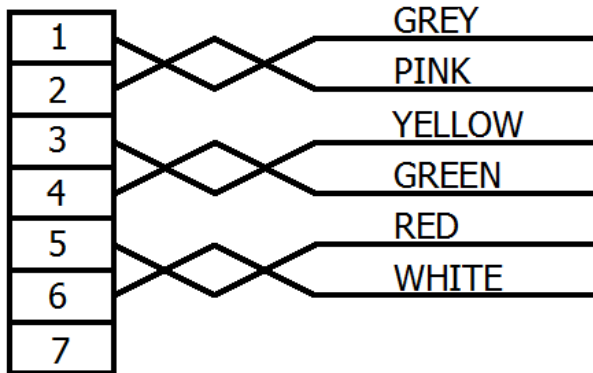

Description	Black Molded D7 Heavy Duty PUR Jacketed cable to pigtail out
xxx	Cable length in feet. (005=5ft, 015=15ft, 025=25ft, 050=50ft, 100=100ft)
Cable	Black Heavy Duty Polyurethane Jacket (ABC3959)
Connector	Female Molded D7 (C09131D1071012)

		R-Series
D7 Pin #	Color	SSI
1	Gray	- Data
2	Pink	+ Data
3	Yellow	+ Clock
4	Green	- Clock
5	Red	+ VDC
6	White	DC Ground
7	-	No Connection

View from end of connector

Cable Spec	
Cable	ABC 3959 - Twisted 3 Pair, Shielded with drain
Cable Jacket	Heavy Duty Black Polyurethane
Cable Conductor	24 AWG 7/32 stranded copper
Cable Shield	Un-terminated at Connector.
Temperature Range	-40C to +98C
Nominal Overall OD	0.290" ± .010"